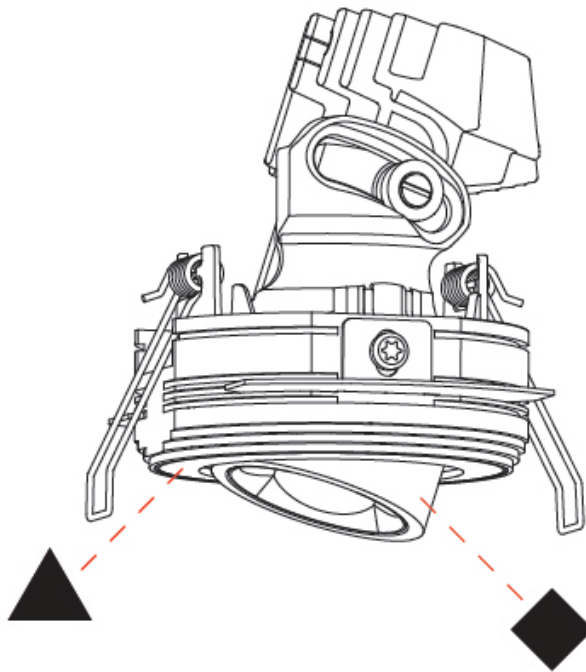

OIKO PRO ADJUSTABLE TRIMLESS

A35817-

PROJECT _____

TYPE _____

SPECIFIER _____

QUANTITY _____

DATE _____

A