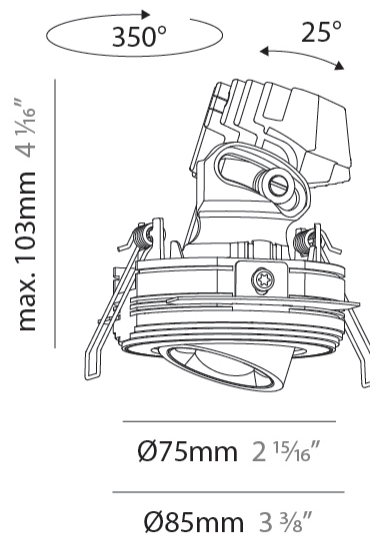

GENERAL

Series: Oiko Pro
 Subseries: Oiko Pro Adjustable
 Brand: Prolicht
 Division: Architectural
 Mounting Type: Trimless
 Mounting Location: Ceiling
 Subcategory: Downlight

PHYSICAL

Shape: Round
 Diameter (mm): 75
 Diameter (in): 2 15/16
 Height (mm): 103
 Height (in): 4 1/16
 Ceiling Thickness (mm): 10 / 12.5 / 15 / 25
 Ceiling Thickness (in): 3/8 or 1/2 or 9/16 or 1
 Min. Recessing Depth (mm): 115
 Min. Recessing Depth (in): 4 1/2
 Light Distribution: Direct
 Diffuser: Lens Pack - Spread Lens / Linear Spread Lens / Honeycomb Louver
 Fixture Finish: SSR / BKV / CWI / CRY / HAB / LAG / UFT / ITA / RUA / RUR / MIC / FTG / MYG / TWT / LOD / PUS / FRO / FUP / KIA / POP / BLS / SPG / MEY / GOH / GUM / CHC / COM / ABZ / JAG / OBR / MOS / ROR
 Fixture Material: Aluminum Die Cast
 Cut-out Measurements: D. 86mm / 3 3/8"

OPTICAL

Reflector°: 50
 Adjustability: Rotational 350° / Tilt 25°

RATINGS AND CERTIFICATIONS

Certified By: Certified for North American Standards
 IP rating: IP20

OIKO PRO ADJUSTABLE TRIMLESS

A35817-

PROJECT _____

GENERAL

Series: Oiko Pro
Subseries: Oiko Pro Round
Brand: Prolicht
Division: Architectural
Mounting Type: Trimless
Mounting Location: Ceiling
Subcategory: Downlight

PHYSICAL

Shape: Round
Diameter (mm): 75
Diameter (in): 2 15/16
Height (mm): 51
Height (in): 2
Ceiling Thickness (mm): 10 / 12.5 / 15 / 25
Ceiling Thickness (in): 3/8 or 1/2 or 9/16 or 1
Min. Recessing Depth (mm): 60
Min. Recessing Depth (in): 2 3/8
Light Distribution: Direct
Diffuser: Lens Pack - Spread Lens / Linear Spread Lens / Honeycomb Louver
Fixture Finish: SSR / BKV / CWI / CRY / HAB / LAG / UFT / ITA / RUA / RUR / MIC / FTG / MYG / TWT / LOD / PUS / FRO / FUP / KIA / POP / BLS / SPG / MEY / GOH / GUM / CHC / COM / ABZ / JAG / OBR / MOS / ROR
Fixture Material: Aluminum Die Cast
Cut-out Measurements: 68mm / 2 11/16" Diameter